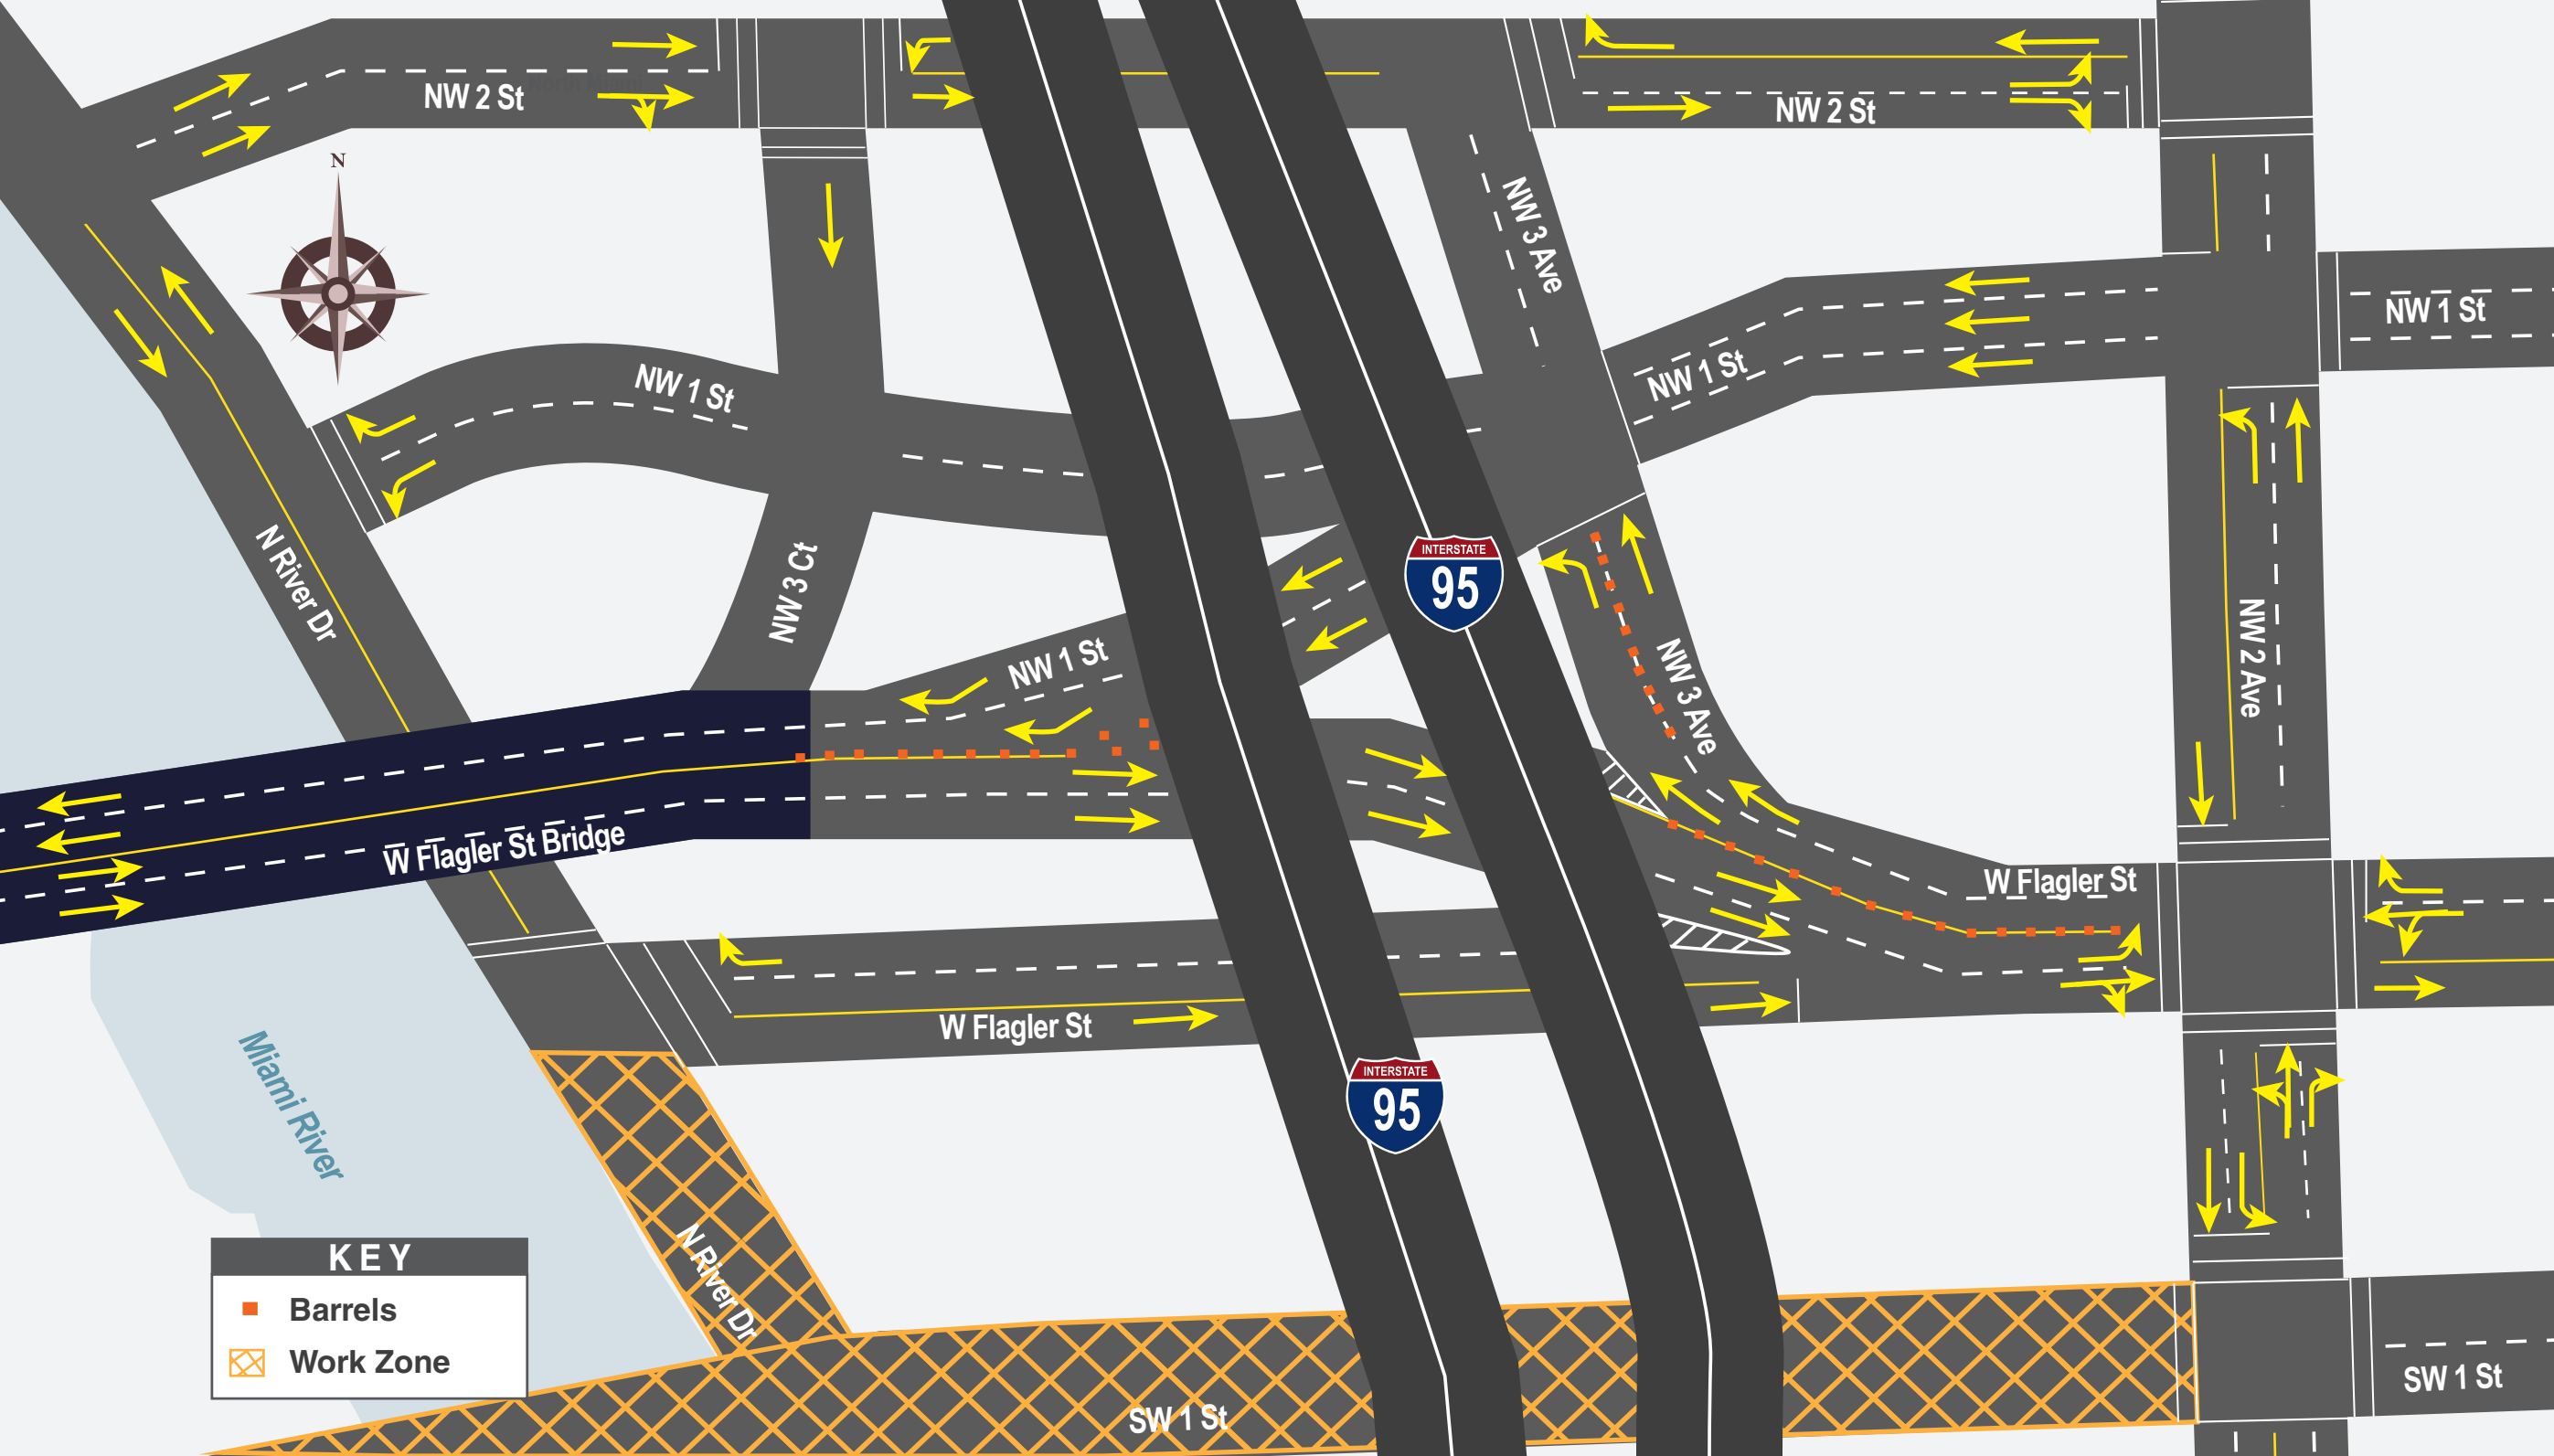

KEY

- Barrels
- Work Zone

Right Turn Onto
W Flagler St
Frontage Rd
Only

Miami River

NW 2 St

NW 2 St

NW 1 St

NW 1 St

NW 1 St

N River Dr

NW 3 Ct

INTERSTATE 95

NW 1 St

NW 3 Ave

NW 2 Ave

W Flagler St Bridge

W Flagler St

W Flagler St

INTERSTATE 95

Miami River

N River Dr

SW 1 St

SW 1 St

KEY