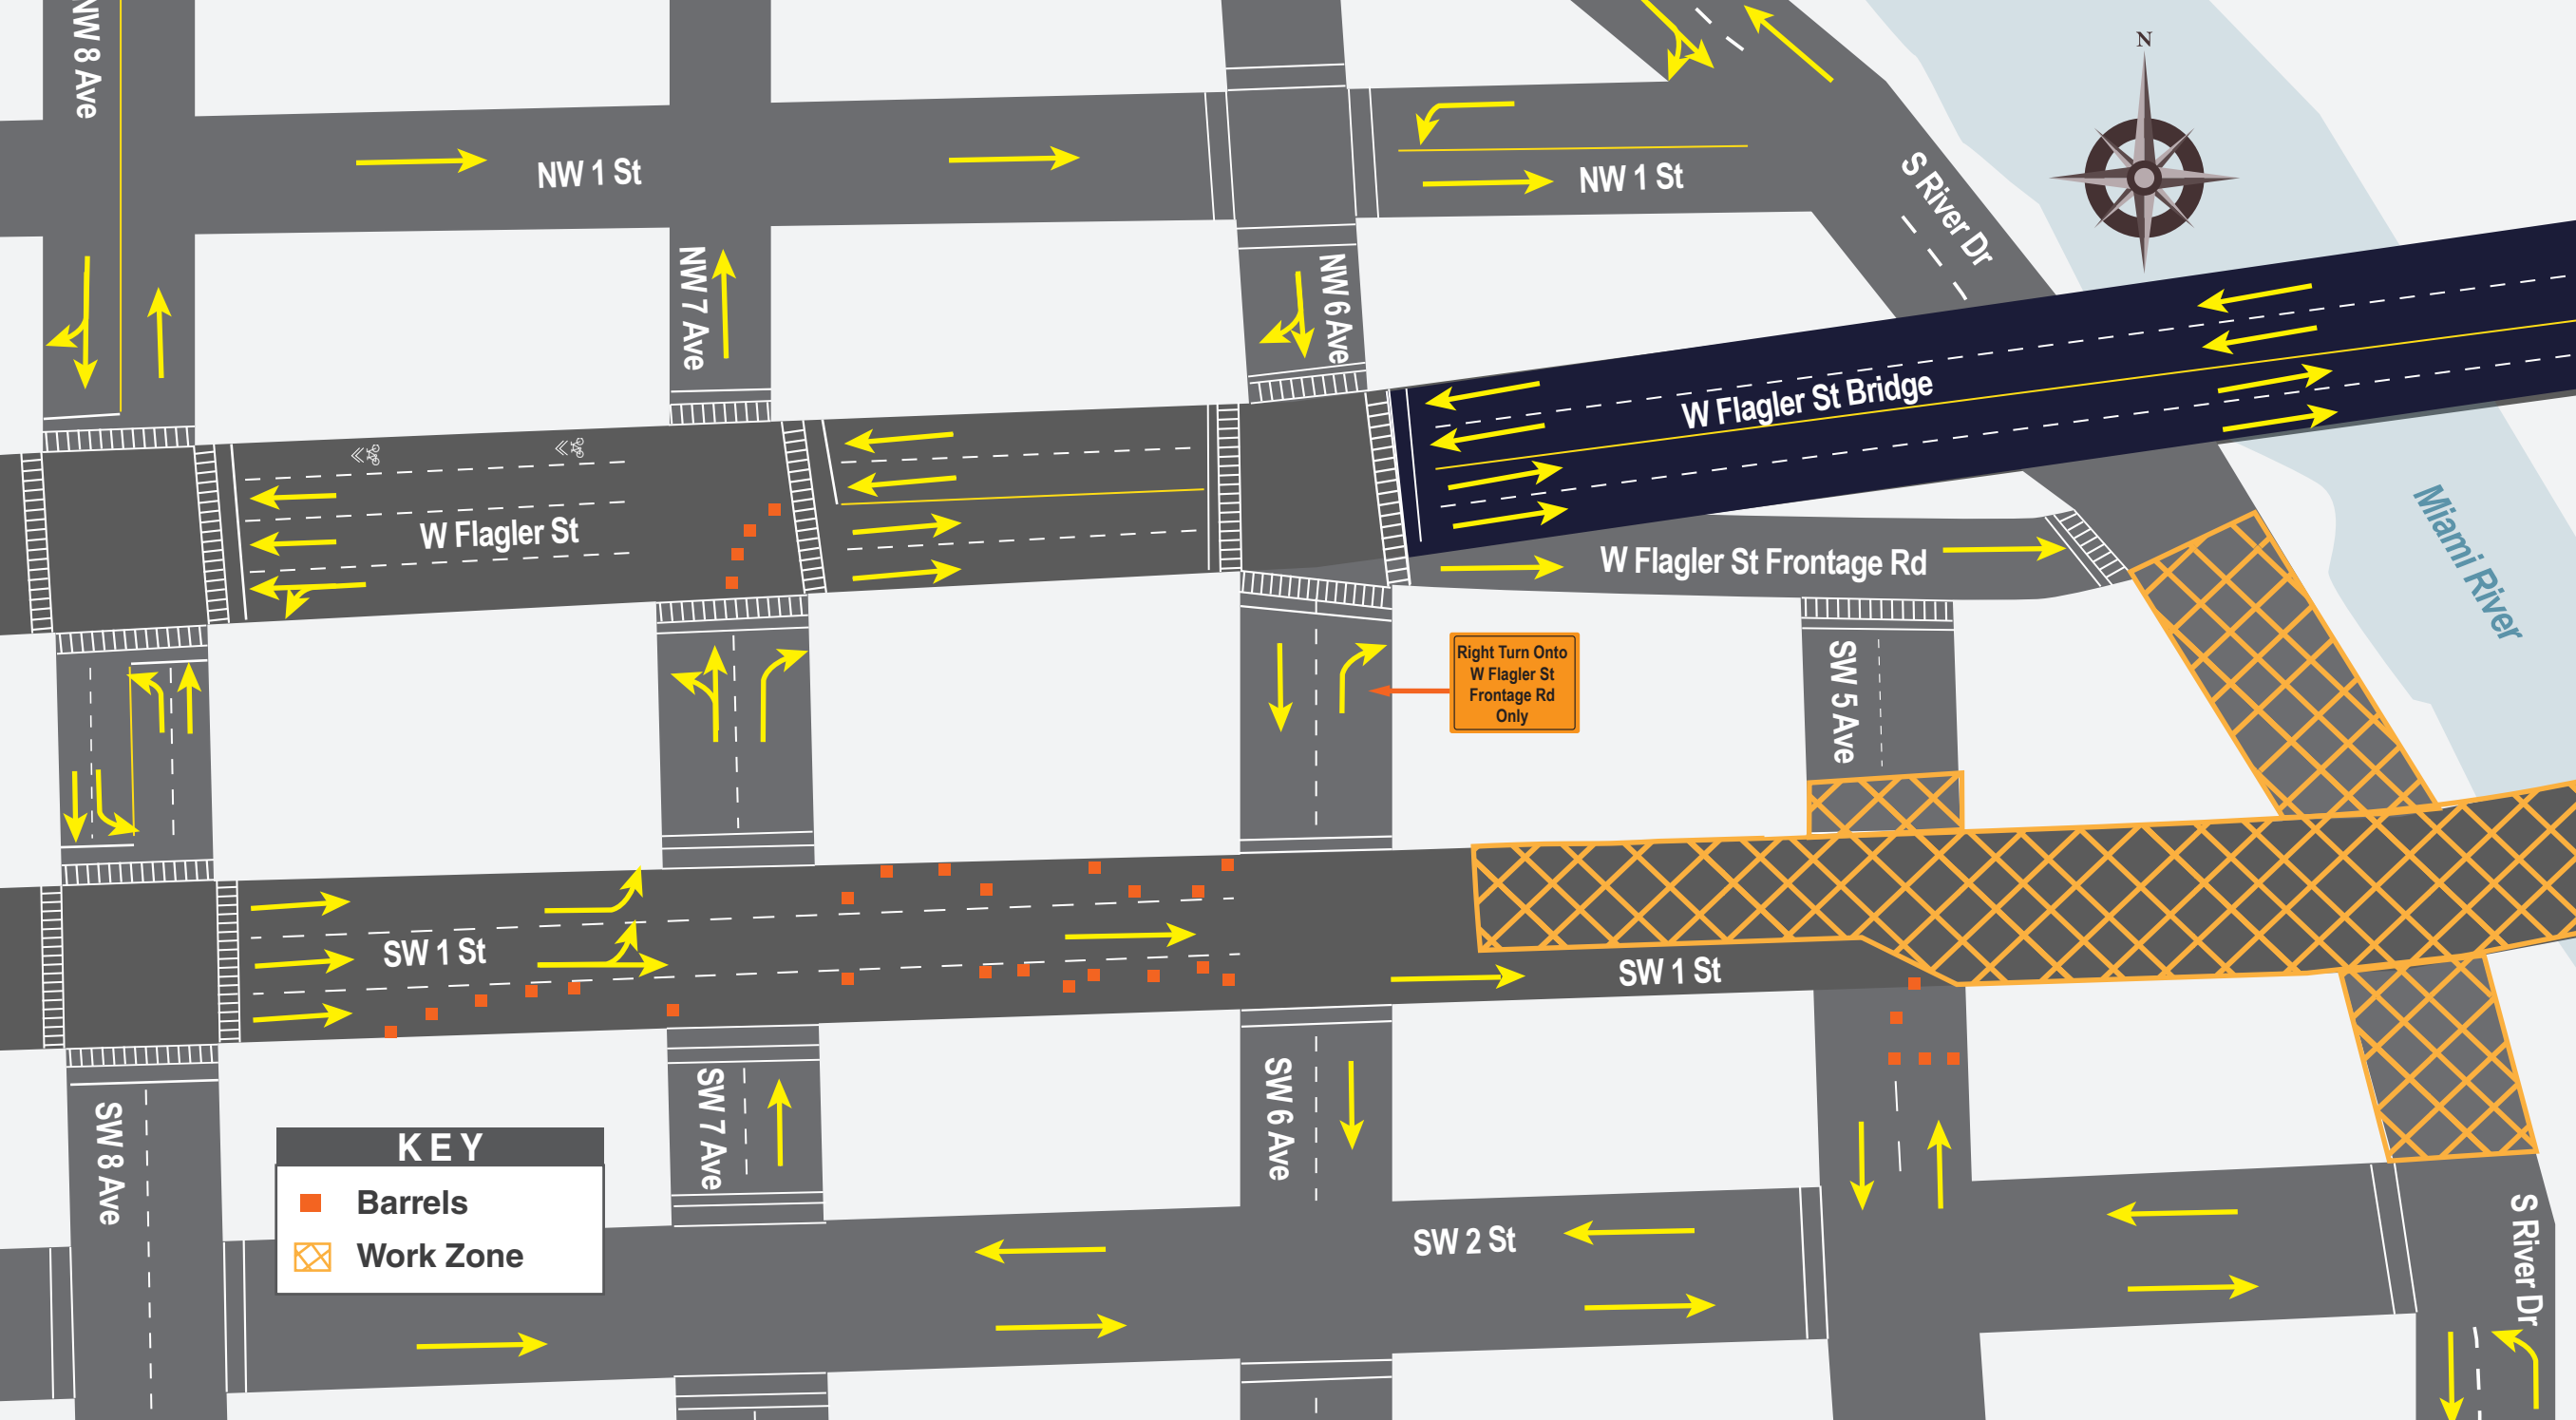

KEY

- Barrels
- Work Zone

Right Turn Onto
W Flagler St
Frontage Rd
Only

Miami River

NW 2 St

NW 2 St

NW 1 St

NW 1 St

NW 1 St

N River Dr

NW 3 Ct

INTERSTATE 95

NW 1 St

NW 3 Ave

NW 2 Ave

W Flagler St Bridge

W Flagler St

W Flagler St

INTERSTATE 95

Miami River

N River Dr

SW 1 St

SW 1 St

KEY